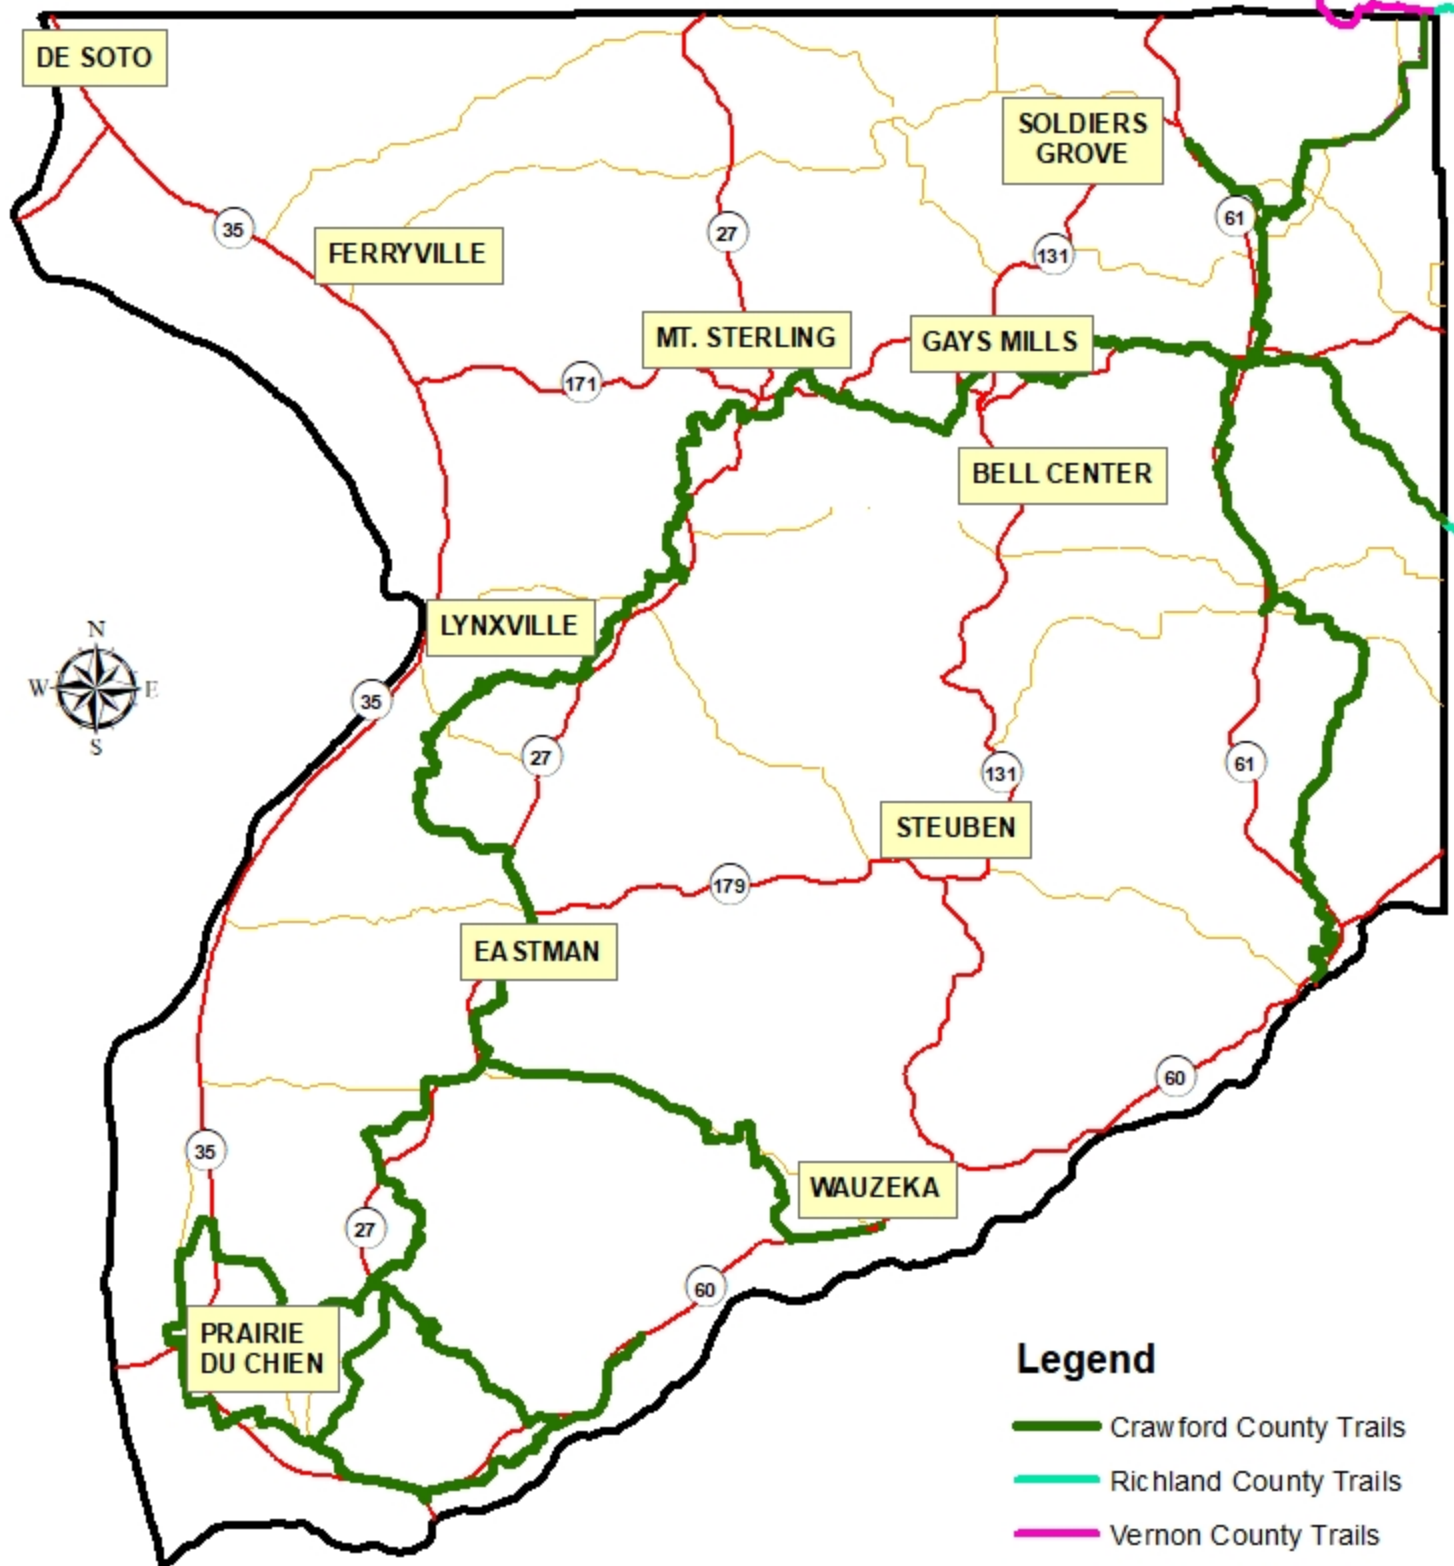

# *Crawford County Snowmobile Trails*

## Legend

-  Crawford County Trails
-  Richland County Trails
-  Vernon County Trails
-  Crawford\_Highways
-  Crawford County Roads

0 1.25 2.5 5 Miles